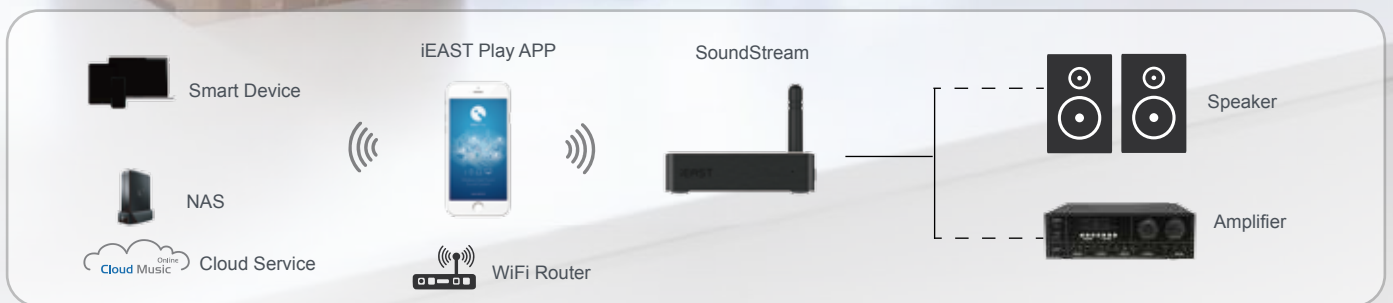

SoundStream

Wireless Multi-Room Sound Streamer
Model:M20

iEAST

www.ieast.net

This sound streamer can turn any pair of speakers to a wireless HiFi multiroom audio system, play your favorite music from a range of streaming services as well as your smartphone, tablet and NAS...

flac
LossLess

Stream your music in high quality

Stream your music anywhere in your room

Stream music from different device

Play from variety of sources

Start music for all rooms like a party

Your favorite music alarm you every morning

Huge music and tunes available

New features and services available by global online update

White: Power&Wi-Fi
Green: Line-in

WPS Button
Power Button

Wi-Fi ANTENNA DC SPDIF STEREO LAN

TECHNICAL SPECIFICATIONS

Hardware Interfaces

Stereo output: 3.5" standard analog stereo output
Optical output: SPDIF optical audio output
Power supply: 5V-1A, USB power cable DC in
WPS:WPS for quick setup

Networking

Wireless Connectivity:
Supports 802.11 a/b/g/n standards.
Control Application:
iEAST Play App for iOS and Android devices.
iTunes for Mac and Windows PC.
Streaming Protocol :
DLNA, Airplay, Spotify connect, Qplay